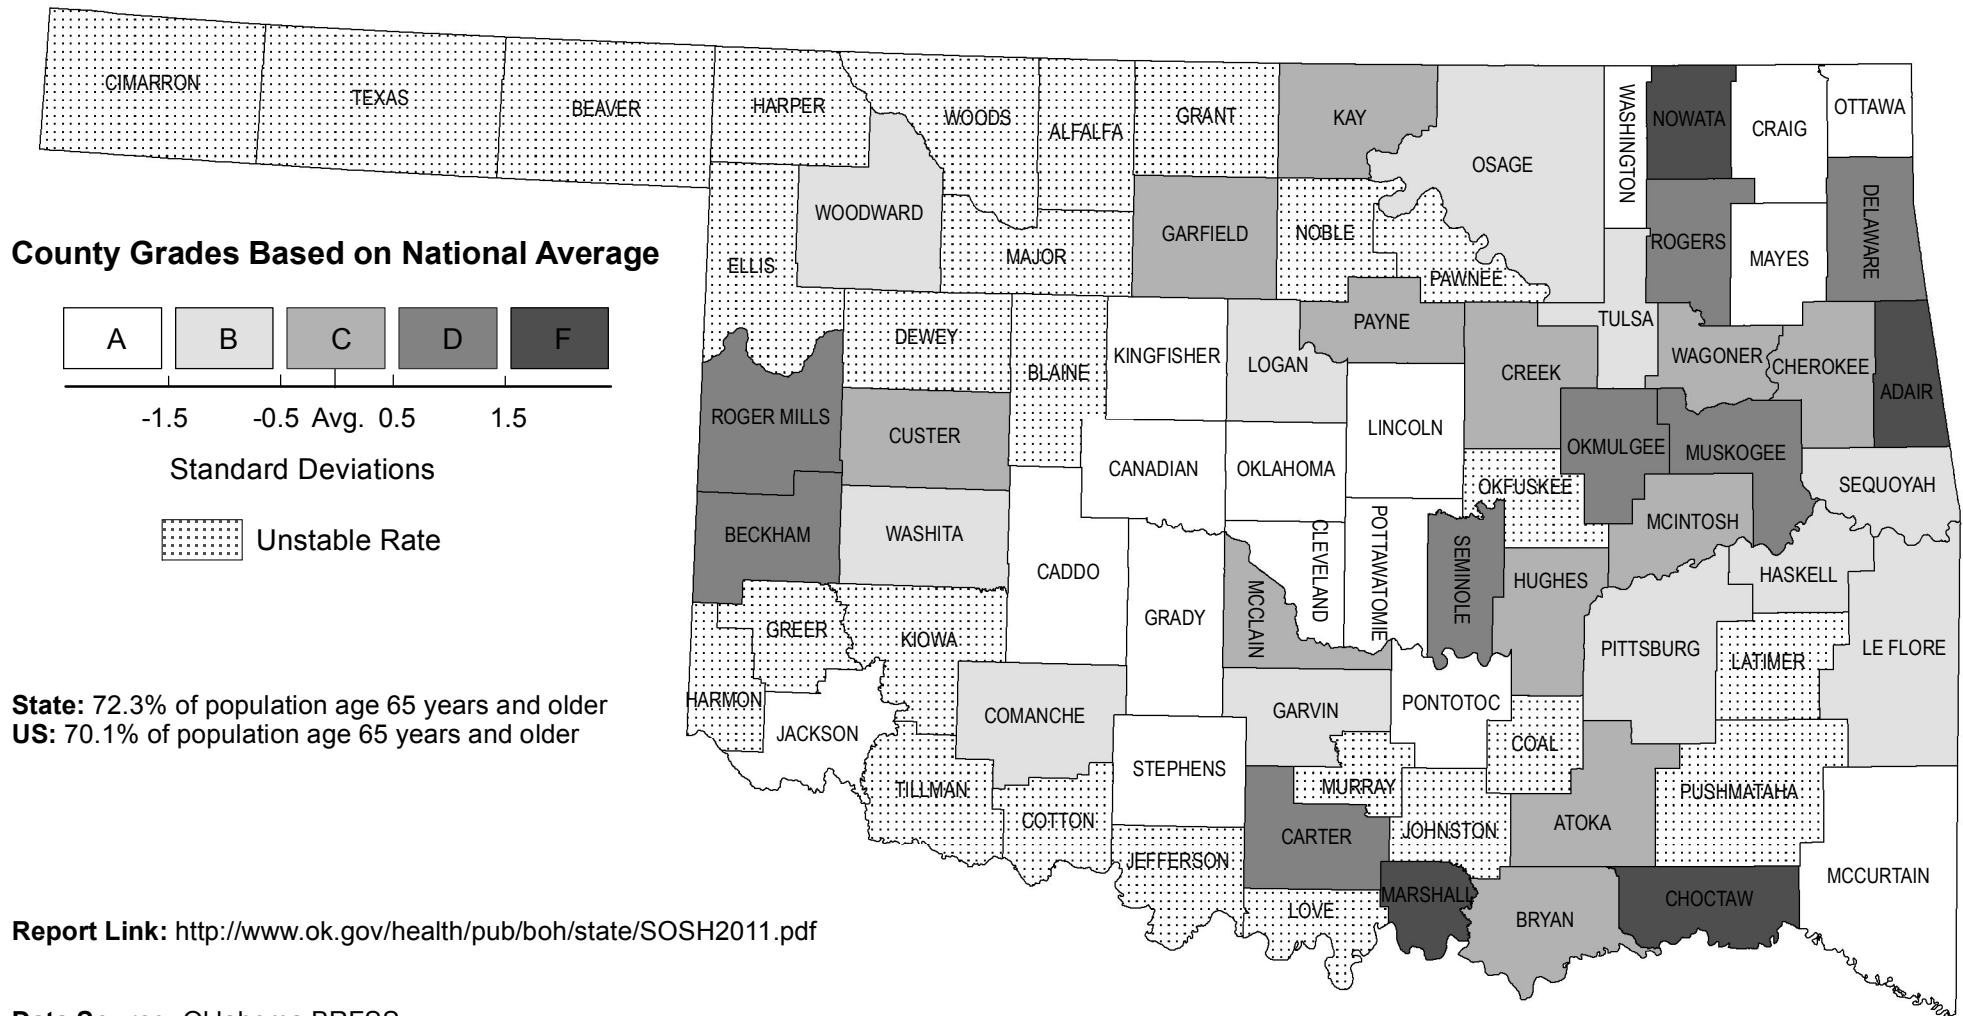

# Percent of People Over 65 Who Had a Pneumonia Shot in their Lifetime, 2005-2009

Created: 1.20.2012

Projection/Coordinate System: USGS Albers Equal Area Conic

**Disclaimer:** This map is a compilation of records, information and data from various city, county and State offices and other sources, affecting the area shown, and is the best representation of the data available at the time. The map and data are to be used for reference purposes only. The user acknowledges and accepts all inherent limitations of the map, including the fact that the data are dynamic and in a constant state of maintenance.