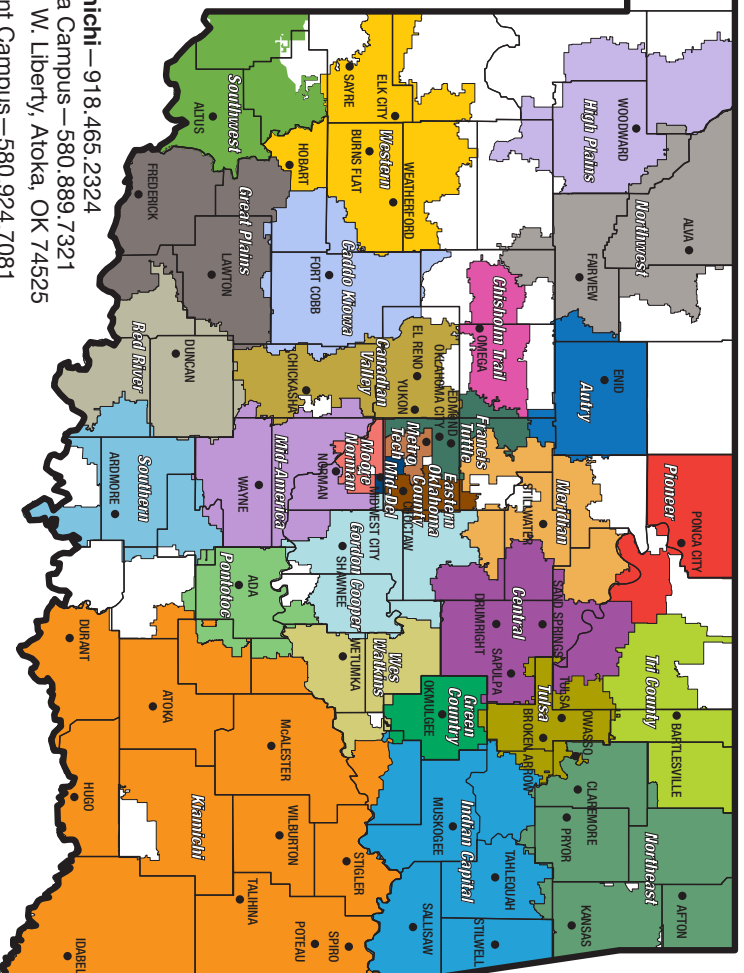

CAREER PROGRAMS

Technology Education Career Programs in Oklahoma

01.582.5252.588 | 800.727.5757 | 0002.727.5757 | OKCAREERTECH.ORG | 800.727.5757
989-747-4398 | STILLWATER, OK 74074-4398
EDUCATION TECHNOLOGY DEPARTMENT AND CAREER EDUCATION DEPARTMENT OF OKLAHOMA
1500 WEST SEVENTH AVENUE | ENVIEN |

In 2022, more than 95,000 students earned important career skills through our member organizations.

CareerTech Student Organizations

22 Literacy and Family Education sites

33 teachers (seniors/juniors/sophomores/freshmen)

169 Career Centers

299 teachers (seniors/juniors/sophomores/freshmen)

699 districts (seniors/juniors/sophomores/freshmen)

169 CareerTech offerings

CareerTech Delivers

One of the strengths of the CareerTech system is its accessibility to Oklahomans.

- **Autory**—580.242.2750
  1201 W. Willow St., End. OK 73703
  www.autorytech.edu
- **Caddo Kiowa**—405.643.5511
  1415 N. Seventh St, Fort Cobb, OK 73038
  www.cctc.edu
- **Canadian Valley**—405.422.2200
  Chickasha Campus—405.224.7220
  1401 Michigan, Chickasha, OK 73018
  East Cowan Campus—405.345.3333
  1701 S. Czech Hall, Yukon, OK 73099
  El Reno Campus—405.262.2629
  6505 E. Hwy. 66, El Reno, OK 73036
  www.cvtech.edu
- **Central**—918.352.2551
  Drumright Campus—918.352.2551
  3 CT Circle, Drumright, OK 74030
  Sapulpa Campus—918.224.9300
  1720 S. Main, Sapulpa, OK 74066
  www.centraltech.edu
- **Chisholm Trail**—405.729.8324
  283 State Hwy. 33, Omega, OK 73764
  www.cttc.edu
- **Eastern Oklahoma County**—405.390.9591
  4601 N. Choctaw, Choctaw, OK 73020
  www.eoctech.edu
- **Francis Tuttle**—405.717.4900
  Dartmouth Campus—405.717.4900
  3841 E. Dartmouth, Edmond, OK 73034
  Portland Campus—405.717.4900
  3500 N.W. 150th, Oklahoma City, OK 73134
  Reno Campus—405.717.4900
  7301 W. Reno, Oklahoma City, OK 73127
  Rockwell Campus—405.717.4900
  12777 N. Rockwell, Oklahoma City, OK 73142
  www.francistuttle.edu
- **Gordon Cooper**—405.273.7493
  1 J C Bruton Blvd, Shawnee, OK, 74804
  Aviation Campus—405.273.7493
  2600 Airport Dr., Shawnee, OK 74804
  Seminole Campus—405.303.2886
  800 Harvey Road, Seminole, OK 74868
  www.gctech.edu
- **Great Plains**—580.355.6371
  Frederick Campus—580.355.5525
  2001 E. Gladstone, Frederick, OK 73542
  Lawton Campus—580.355.6371
  4500 S.W. Lee Blvd., Lawton, OK 73505
  www.greatplains.edu
- **Green Country**—918.758.0540
  1100 Ok-56 Loop, Okmulgee, OK 74447
  www.gctccok.edu
- **High Plains**—580.256.6618
  3921 34th, Woodward, OK 73801
  www.hpcc.edu
- **Indian Capital**—918.686.7565
  Muskogee Campus—918.686.7565
  2403 N. 41st St. East, Muskogee, OK 74403
  Sallisaw Campus—918.775.9119
  401 E Houser Blvd., Sallisaw, OK 74955
  Stilwell Campus—918.696.3111
  470826 E. 810 Road, Stilwell, OK 74960
  Tahlequah Campus—918.456.2594
  240 CareerTech Way, Tahlequah, OK 74464
  www.icctech.com